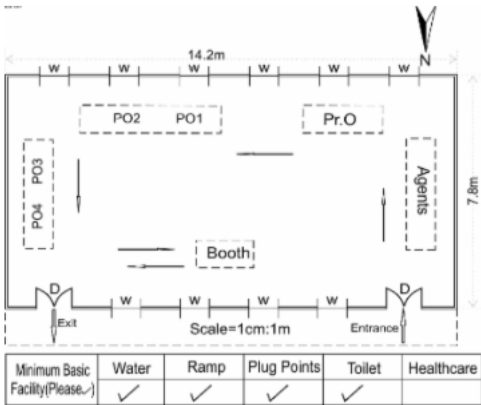

Nazri Naksha

Google Map View

Polling Station Building Front View

Polling Station Front View

Cad View

Key MAP View