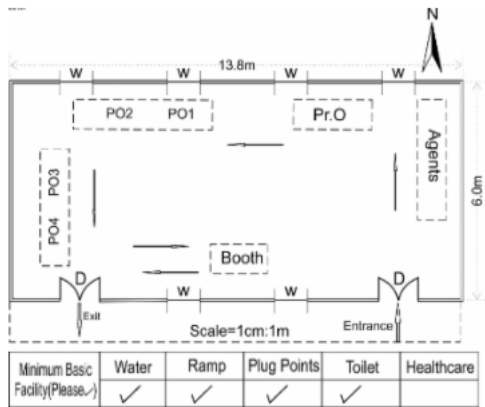

Nazri Naksha

Google Map View

Polling Station Building Front View

Polling Station Front View

Cad View

Key MAP View