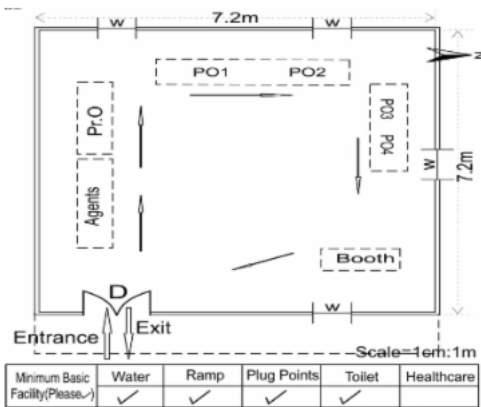

Nazri Naksha

Google Map View

Polling Station Building Front View

Polling Station Front View

Cad View

Key MAP View