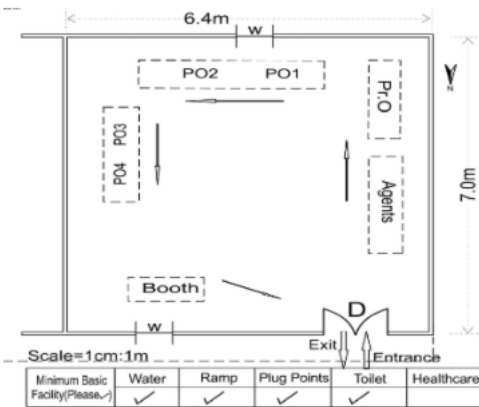

Nazri Naksha

Google Map View

Polling Station Building Front View

Polling Station Front View

Cad View

Key MAP View