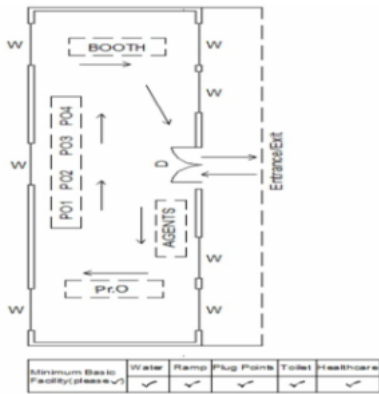

Nazri Naksha

Google Map View

Polling Station Building Front View

Polling Station Front View

Cad View

Key MAP View