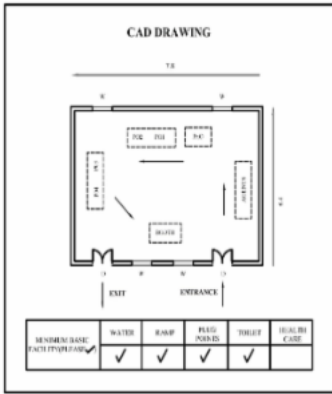

Nazri Naksha

Google Map View

Polling Station Building Front View

Polling Station Front View

Cad View

Key MAP View