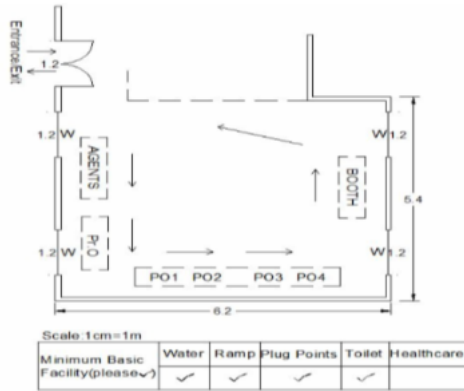

Nazri Naksha

Google Map View

Polling Station Building Front View

Polling Station Front View

Cad View

Key MAP View