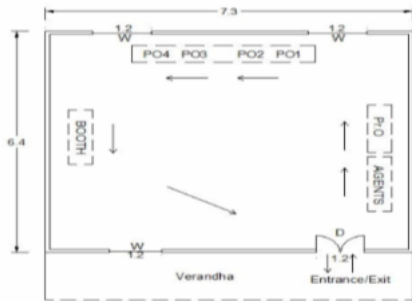

Nazri Naksha

Google Map View

Polling Station Building Front View

Polling Station Front View

Cad View

Key MAP View