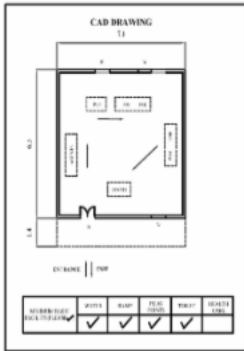

Nazri Naksha

Google Map View

Polling Station Building Front View

Polling Station Front View

Cad View

Key MAP View