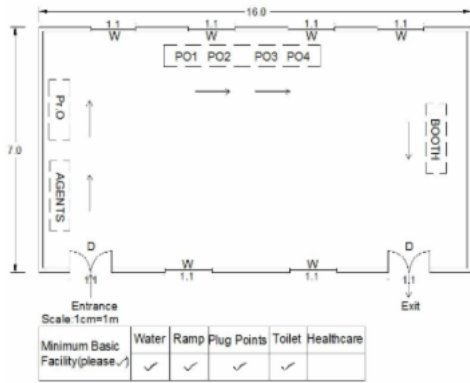

Nazri Naksha

Google Map View

Polling Station Building Front View

Polling Station Front View

Cad View

Key MAP View