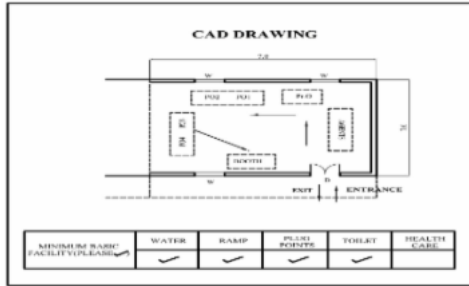

Nazri Naksha

Google Map View

Polling Station Building Front View

Polling Station Front View

Cad View

Key MAP View