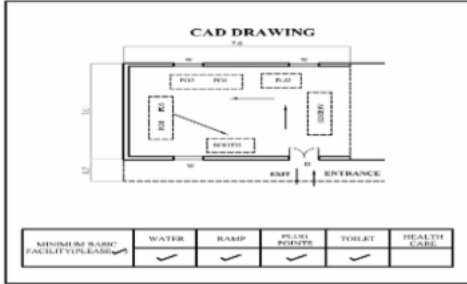

Nazri Naksha

Google Map View

Polling Station Building Front View

Polling Station Front View

Cad View

Key MAP View