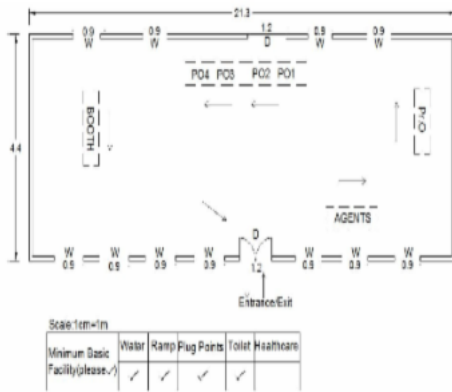

Nazri Naksha

Google Map View

Polling Station Building Front View

Polling Station Front View

Cad View

Key MAP View