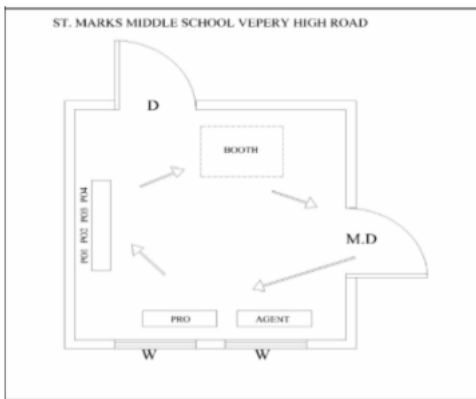

Nazri Naksha

Google Map View

Polling Station Building Front View

Polling Station Front View

Cad View

Key MAP View