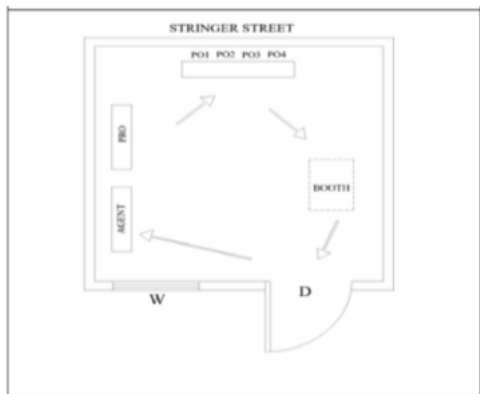

Nazri Naksha

Google Map View

Polling Station Building Front View

Polling Station Front View

Cad View

Key MAP View