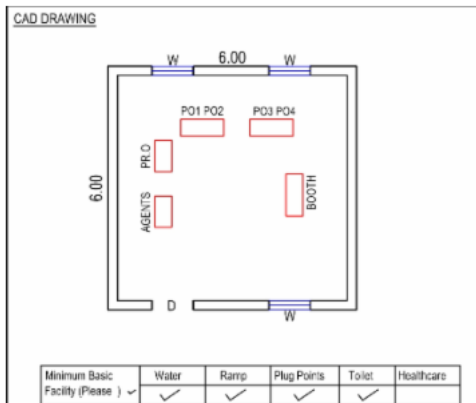

Nazri Naksha

Google Map View

Polling Station Building Front View

Polling Station Front View

Cad View

Key MAP View