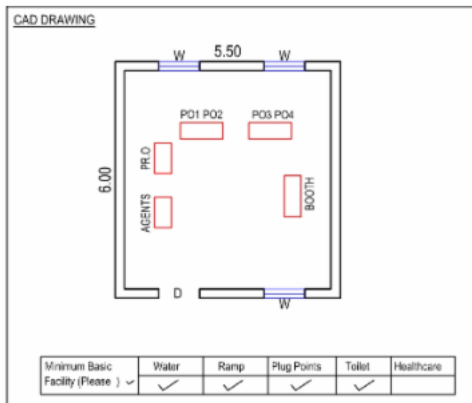

Nazri Naksha

Google Map View

Polling Station Building Front View

Polling Station Front View

Cad View

Key MAP View