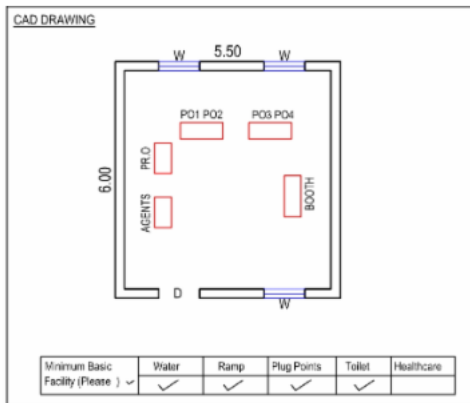

Nazri Naksha

Google Map View

Polling Station Building Front View

Polling Station Front View

Cad View

Key MAP View