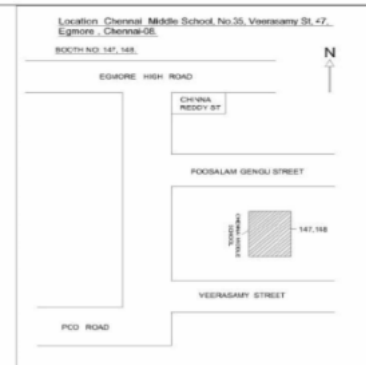

Google Map View

Polling Station Building Front View

Polling Station Front View

Cad View

Key MAP View

Minimum Basic Amenities	Water Available	Ramp Available	Plug points Available	Toilet Available	Healthcare Available
	Available	Available	Available	Available	Available