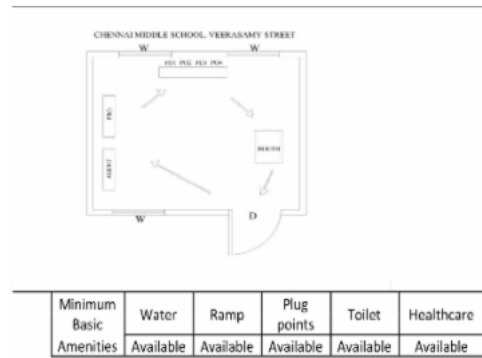

Nazri Naksha

Google Map View

Polling Station Building Front View

Polling Station Front View

Cad View

Key MAP View