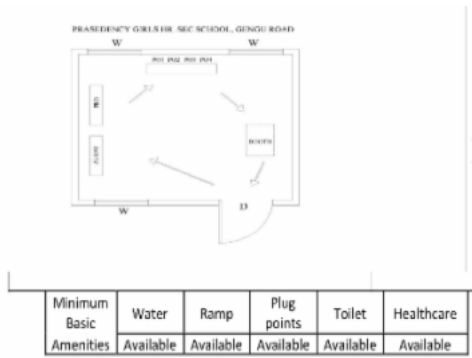

Nazri Naksha

Google Map View

Polling Station Building Front View

Polling Station Front View

Cad View

Key MAP View