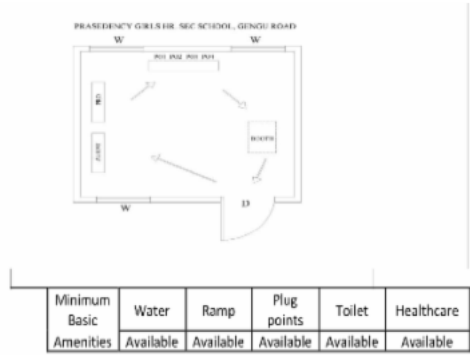

Nazri Naksha

Google Map View

Polling Station Building Front View

Polling Station Front View

Cad View

Key MAP View