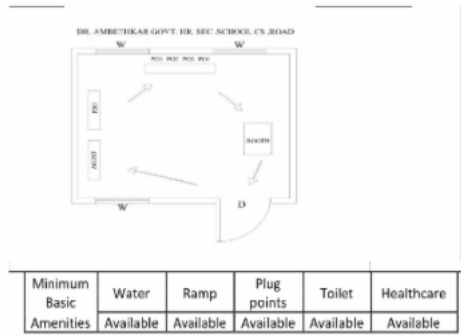

Nazri Naksha

Google Map View

Polling Station Building Front View

Polling Station Front View

Cad View

Key MAP View