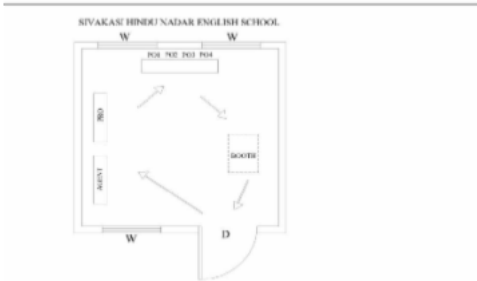

Cad View

Key MAP View

Minimum Basic Amenities	Water Available	Ramp Available	Plug points Available	Toilet Available	Healthcare Available
	Available	Available	Available	Available	Available