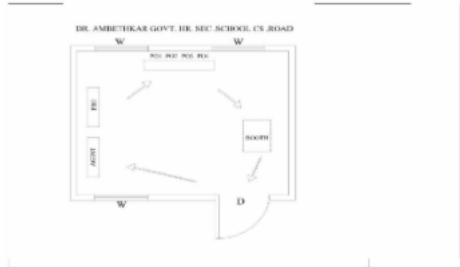

Cad View

Key MAP View

Minimum Basic Amenities	Water Available	Ramp Available	Plug points Available	Toilet Available	Healthcare Available