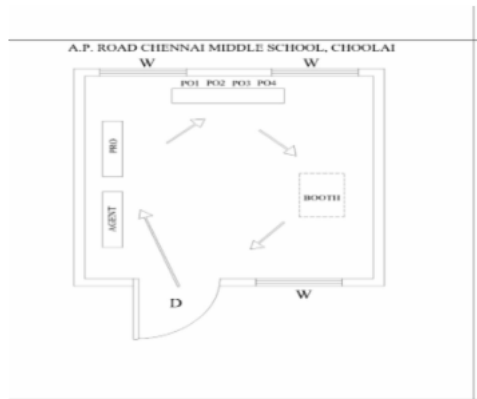

Nazri Naksha

Google Map View

Polling Station Building Front View

Polling Station Street Front View

Cad View

Key MAP View