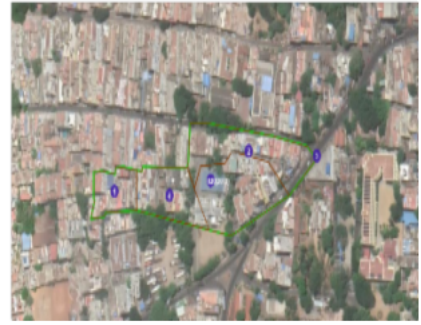

Nazri Naksha

Google Map View