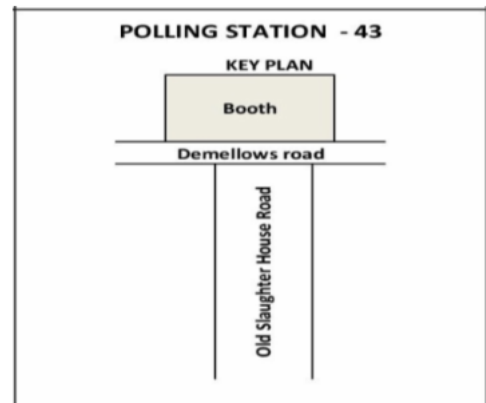

Cad View

Key MAP View

Minimum Facility (please)	water	Ramp	Plug point	Toilet
	Yes	Yes	Yes	Yes

a) Land mark
b) Road names
c) Remarks