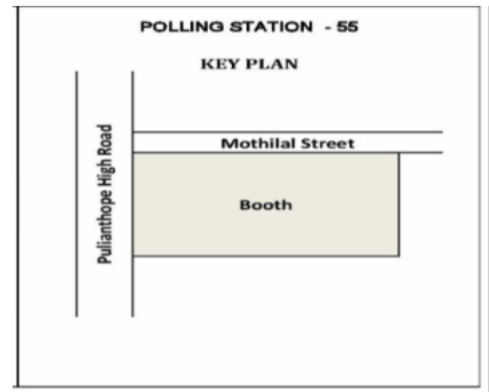

Cad View

Key MAP View

W	W
Booth	
P R O	
PO1	Agents
PO2	
PO4	
W	D

Minimum Facility (please)	water	Ramp	Plug point	Toilet
	Yes	Yes	Yes	Yes

a) Land mark

b) Road names

c) Remarks