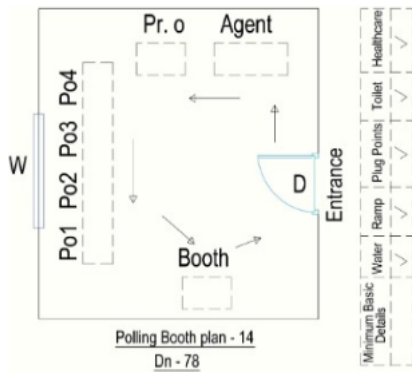

Nazri Naksha

Google Map View

Polling Station Building Front View

Polling Station Front View

Cad View

Key MAP View