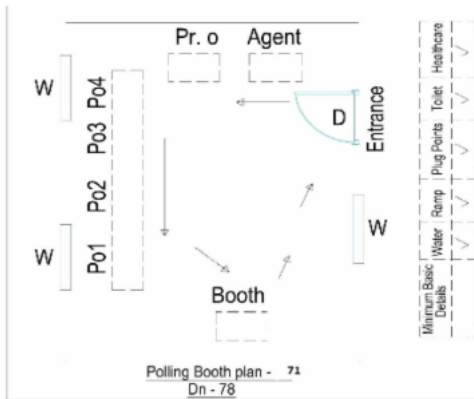

Nazri Naksha

Google Map View

Polling Station Building Front View

Polling Station Front View

Cad View

Key MAP View