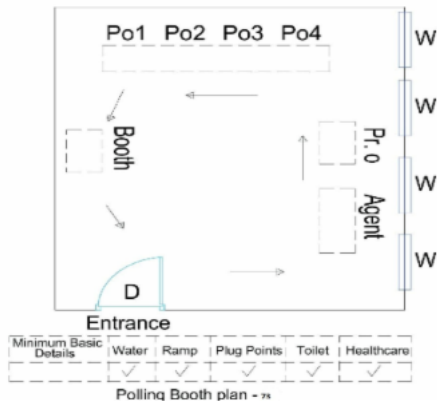

Nazri Naksha

Google Map View

Polling Station Building Front View

Polling Station Front View

Cad View

Key MAP View