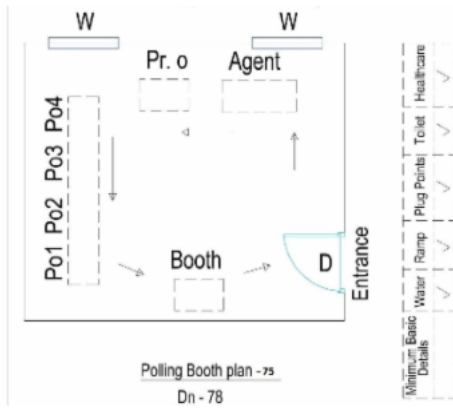

Nazri Naksha

Google Map View

Polling Station Building Front View

Polling Station Front View

Cad View

Key MAP View