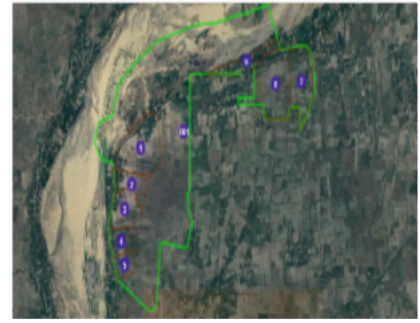

Nazri Naksha

Google Map View