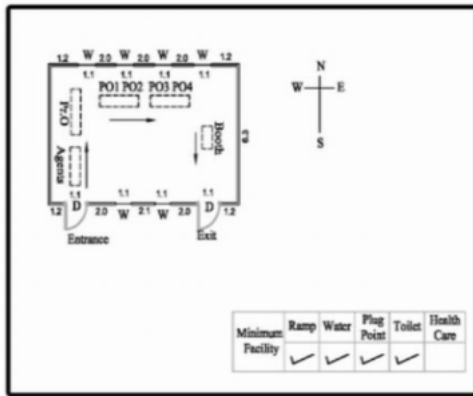

Nazri Naksha

Google Map View

Polling Station Building Front View

Polling Station Front View

Cad View

Key MAP View