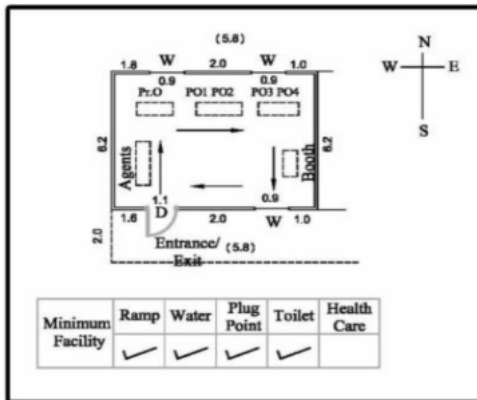

Nazri Naksha

Google Map View

Polling Station Building Front View

Polling Station Front View

Cad View

Key MAP View