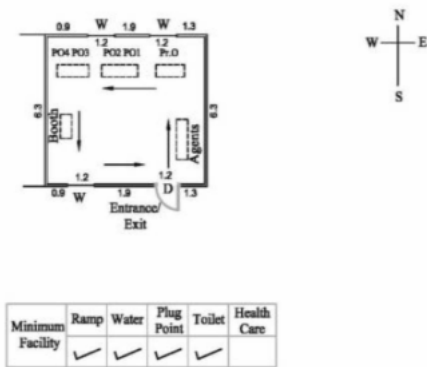

Nazri Naksha

Google Map View

Polling Station Building Front View

Polling Station Front View

Cad View

Key MAP View