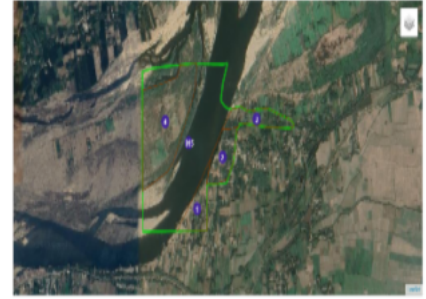

Nazri Naksha

Google Map View