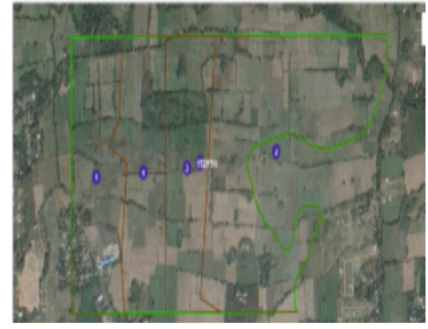

Nazri Naksha

Google Map View