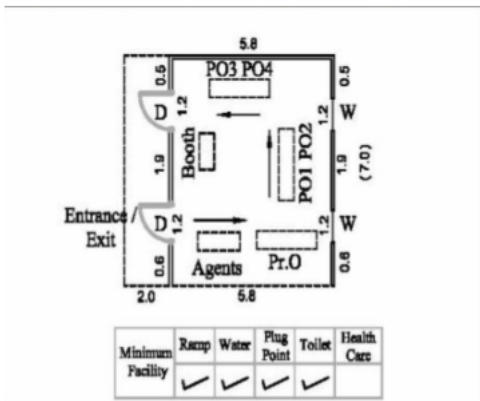

Nazri Naksha

Google Map View

Polling Station Building Front View

Polling Station Front View

Cad View

Key MAP View