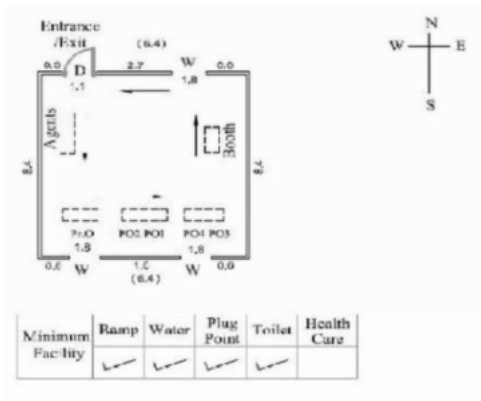

Nazri Naksha

Google Map View

Polling Station Building Front View

Polling Station Front View

Cad View

Key MAP View