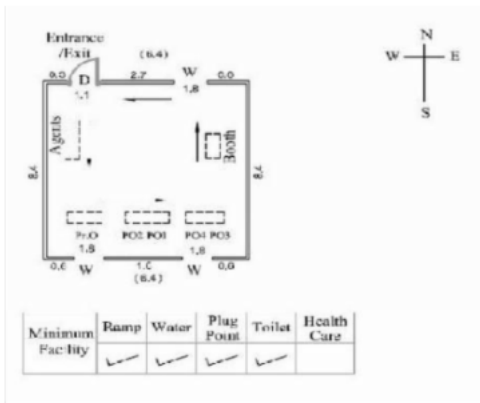

Nazri Naksha

Google Map View

Polling Station Building Front View

Polling Station Front View

Cad View

Key MAP View