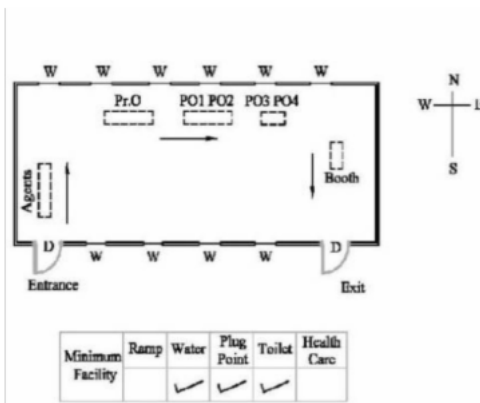

Nazri Naksha

Google Map View

Polling Station Building Front View

Polling Station Front View

Cad View

Key MAP View