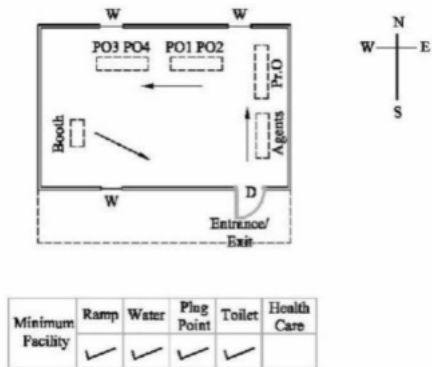

Nazri Naksha

Google Map View

Polling Station Building Front View

Polling Station Front View

Cad View

Key MAP View