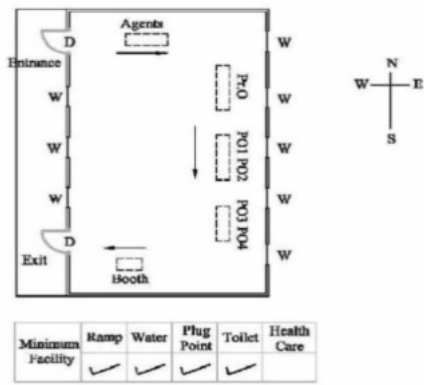

Nazri Naksha

Google Map View

Cad View