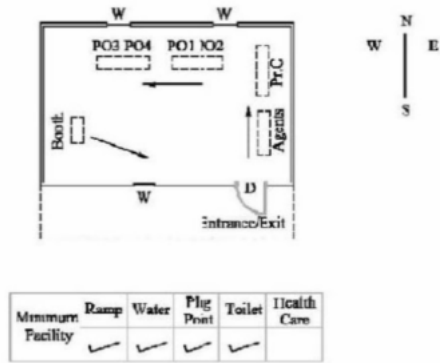

Nazri Naksha

Google Map View

Polling Station Building Front View

Polling Station Front View

Cad View

Key MAP View