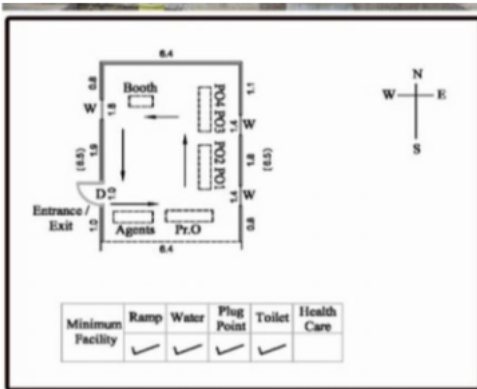

Nazri Naksha

Google Map View

Polling Station Building Front View

Polling Station Front View

Cad View

Key MAP View