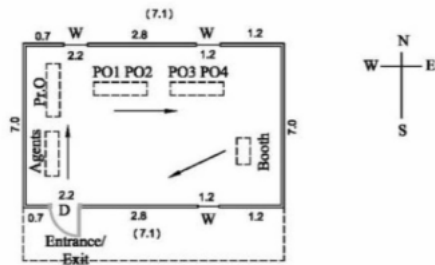

Cad View

Key MAP View

Minimum Facility	Ramp	Water	Plug Point	Toilet	Health Care
	✓	✓	✓	✓	

Minimum Facility	Ramp	Water	Plug Point	Toilet	Health Care
	✓	✓	✓	✓