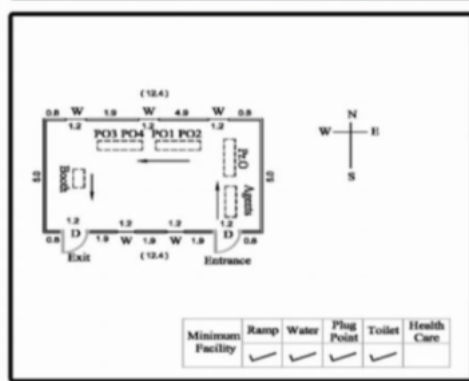

Nazri Naksha

Google Map View

Polling Station Building Front View

Polling Station Front View

Cad View

Key MAP View