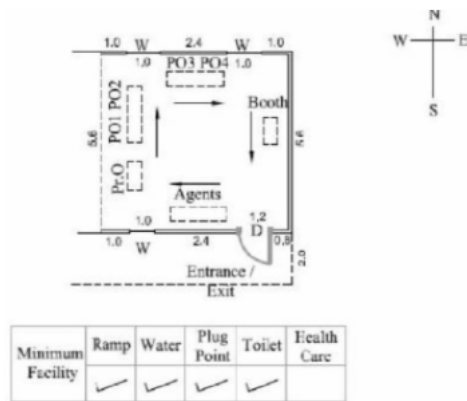

Nazri Naksha

Google Map View

Polling Station Building Front View

Polling Station Front View

Cad View

Key MAP View